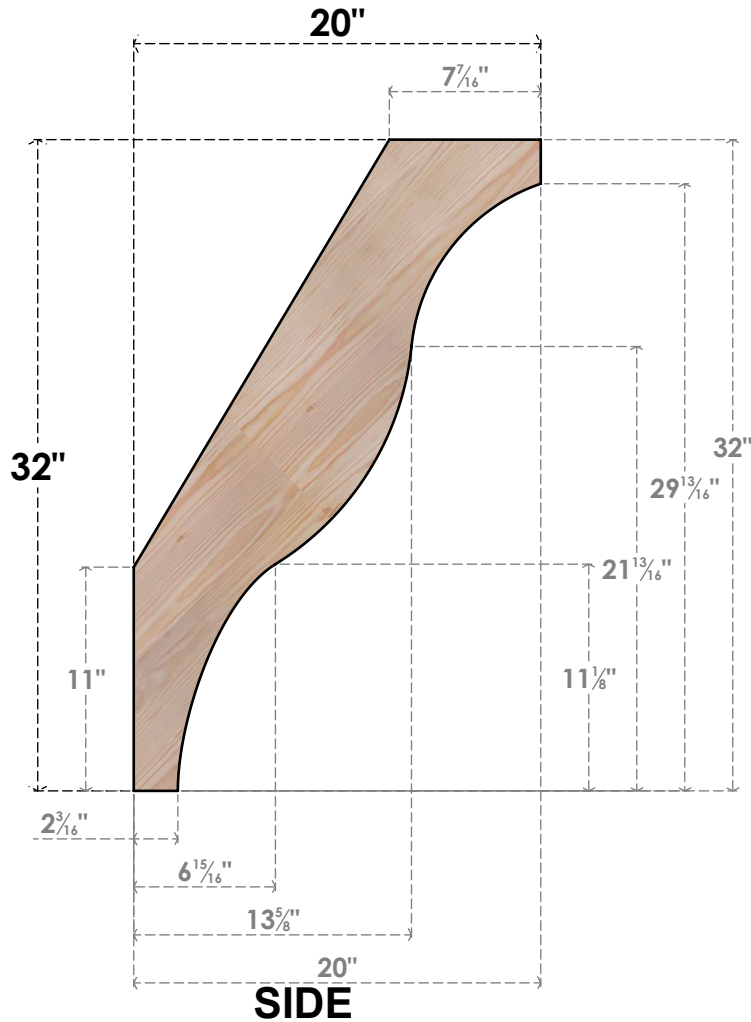

# BRC06X20X32FST00SDF

5 1/2"W X 20"D X 32"H FUNSTON SMOOTH BRACE, DOUGLAS FIR

EKENA MILLWORK  
 2300 WEST MAIN ST.  
 CLARKSVILLE, TX 75426  
 TOLL FREE: 866-607-0453  
 WWW.EKENAMILLWORK.COM